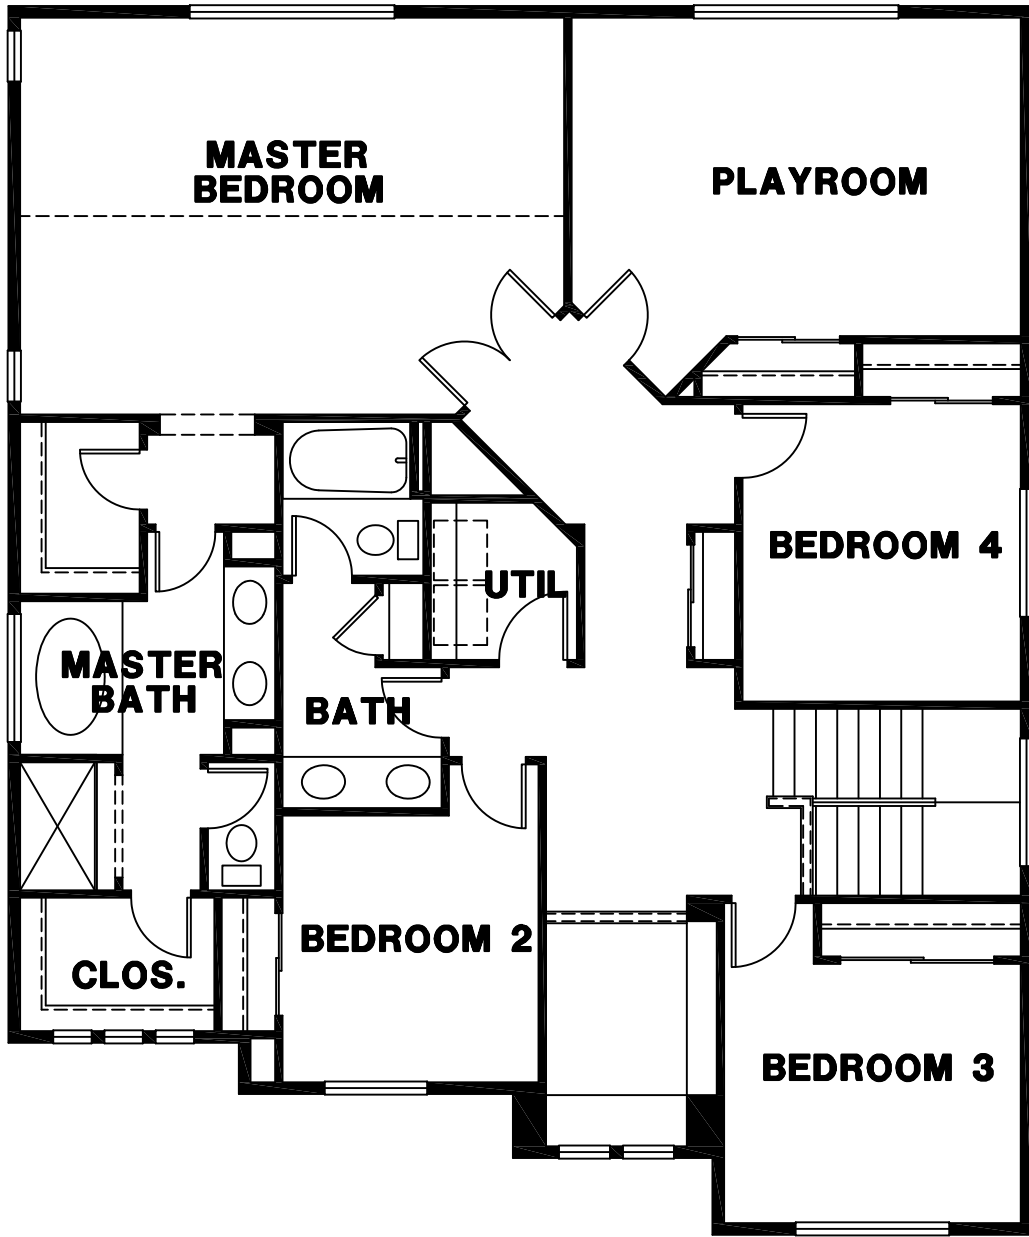

MAIN FLOOR PLAN

MAIN FLOOR:
UPPER FLOOR:
TOTAL:
GARAGE:

1379 SQ. FT.
1640 SQ. FT.
3019 SQ. FT.
438 SQ. FT.

UPPER FLOOR PLAN