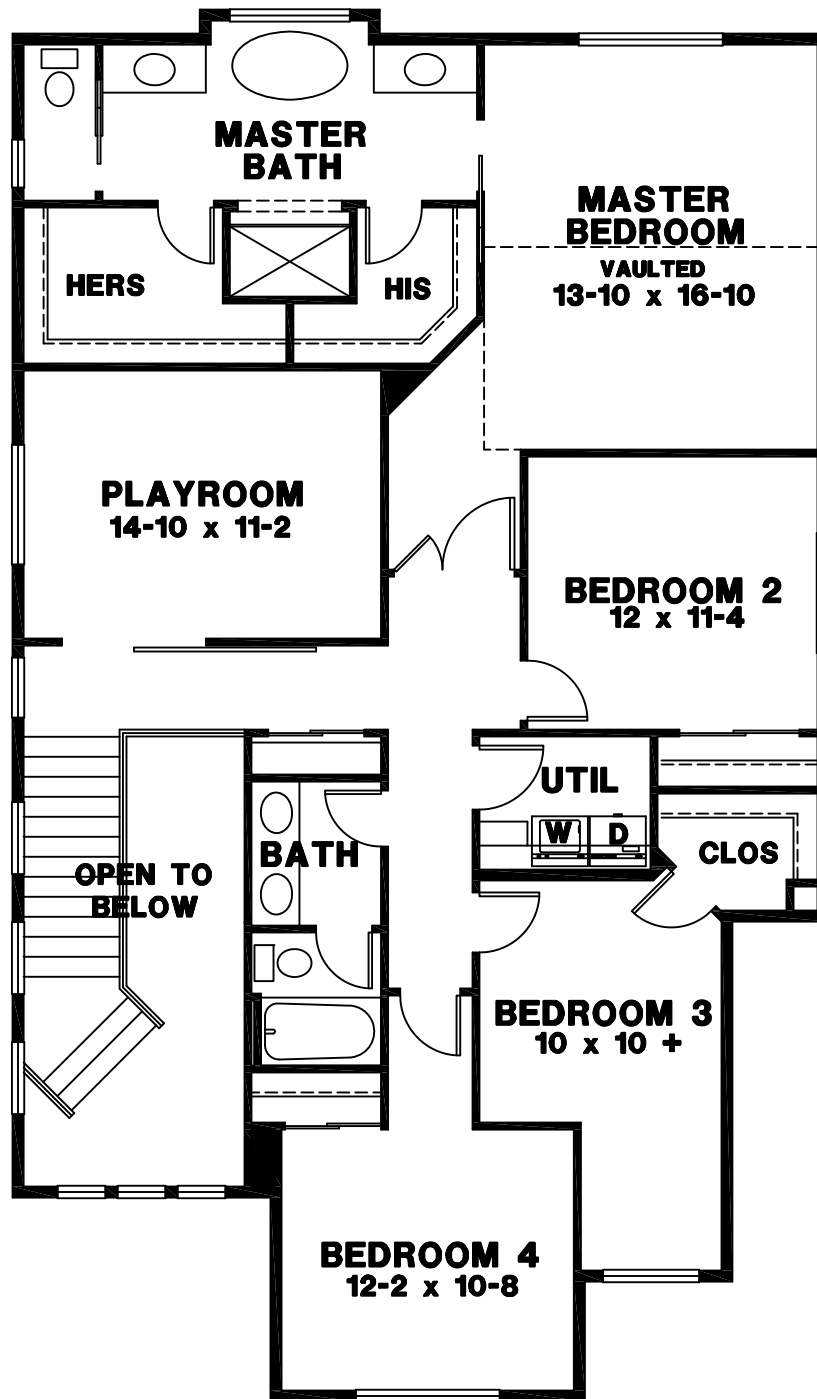

MAIN FLOOR PLAN

MAIN FLOOR:	1362 SQ. FT.
UPPER FLOOR:	1558 SQ. FT.
TOTAL:	2920 SQ. FT.
GARAGE:	620 SQ. FT.

UPPER FLOOR PLAN