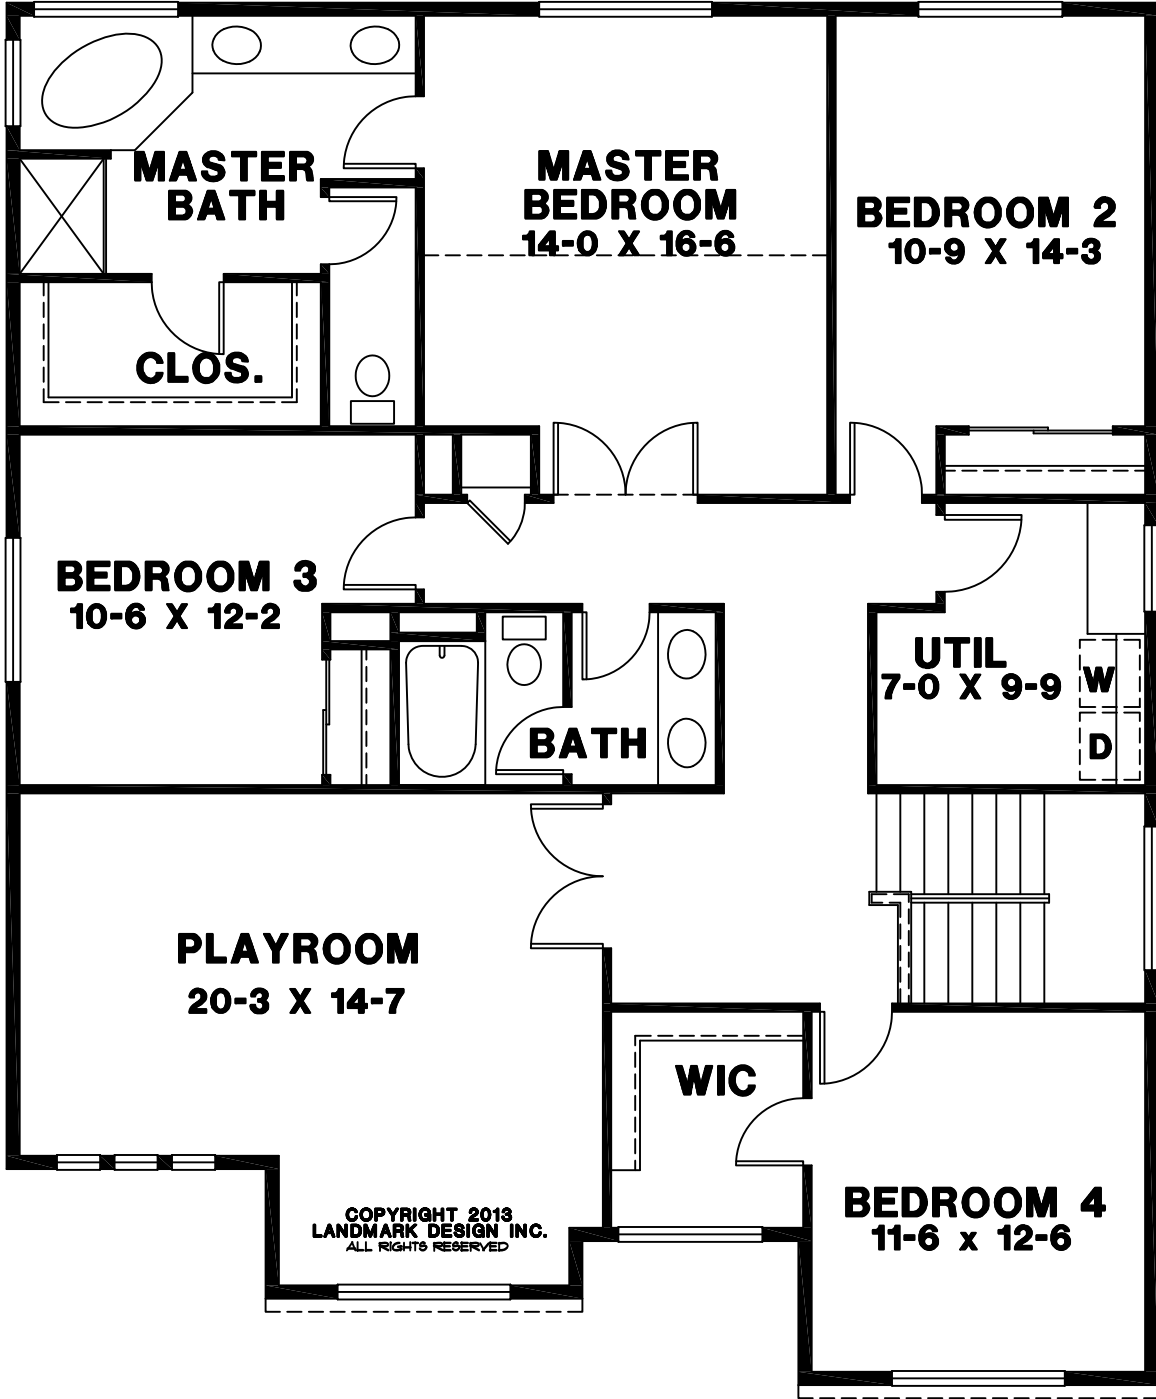

PORCH

DINING ROOM
12-0 X 10-0

FAMILY ROOM
16-9 X 16-0

COV'D F/P PORCH

KITCHEN
12-9 X 12-6

MUD RM.

WH

FURN

COPYRIGHT 2013
LANDMARK DESIGN INC.
ALL RIGHTS RESERVED

PWDR.

PANT.

3 CAR GARAGE

ENTRY

DEN
11-6 X 11-6

COVERED PORCH

**COPYRIGHT 2013
LANDMARK DESIGN INC.
ALL RIGHTS RESERVED**