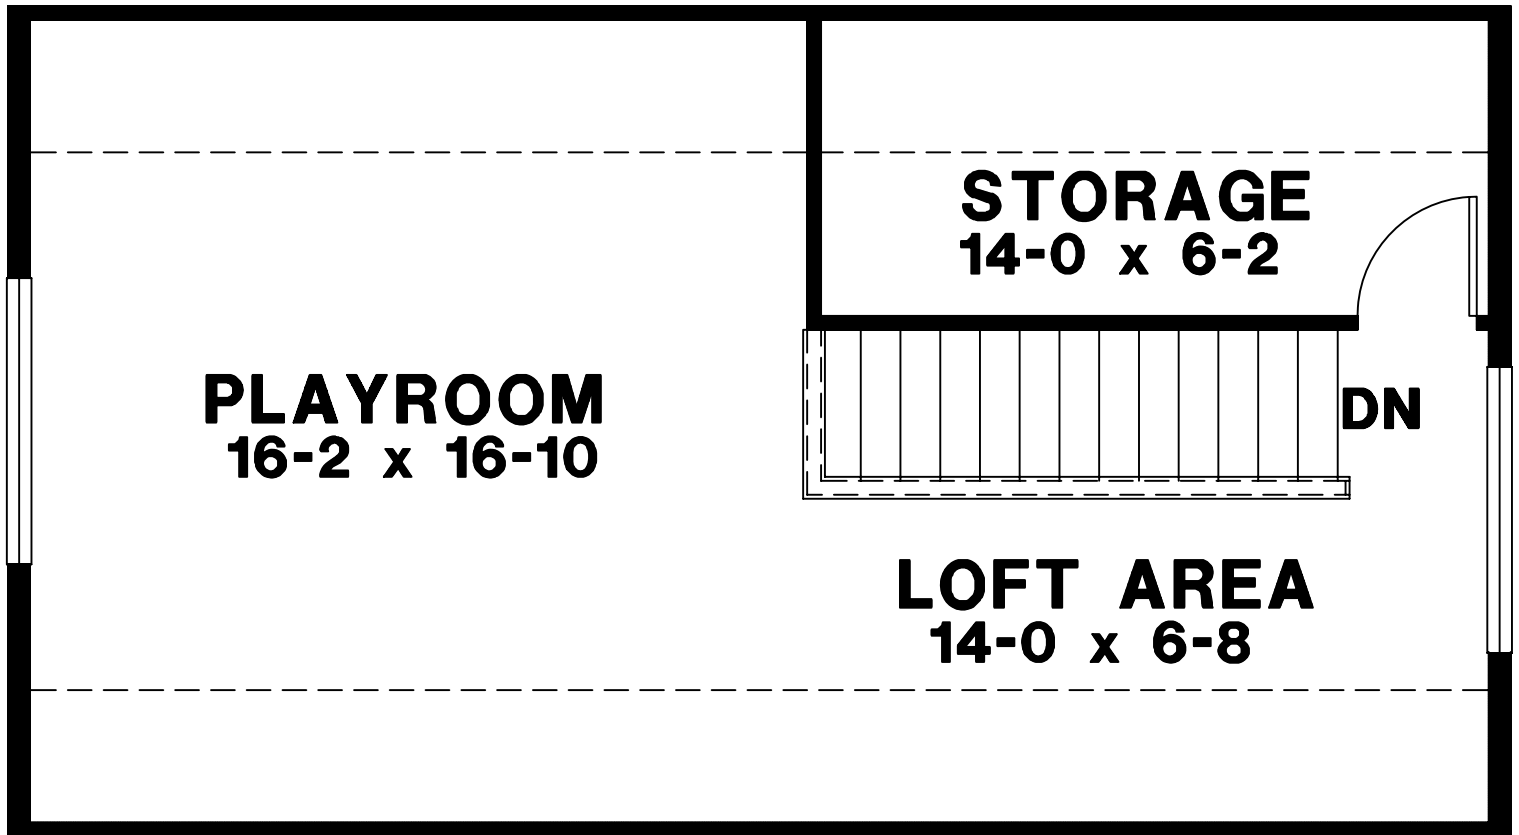

**MASTER
BEDROOM**
13-2 x 15-0

BATH

BATH

WIC

W
D

UTIL

UP

DN

**OPEN TO
BELOW**

BEDROOM 2
12-4 x 10-4

L

WIC

LEDGE

BEDROOM 3
10-6 x 12-6

PLAYROOM
16-2 x 16-10

STORAGE
14-0 x 6-2

DN

LOFT AREA
14-0 x 6-8