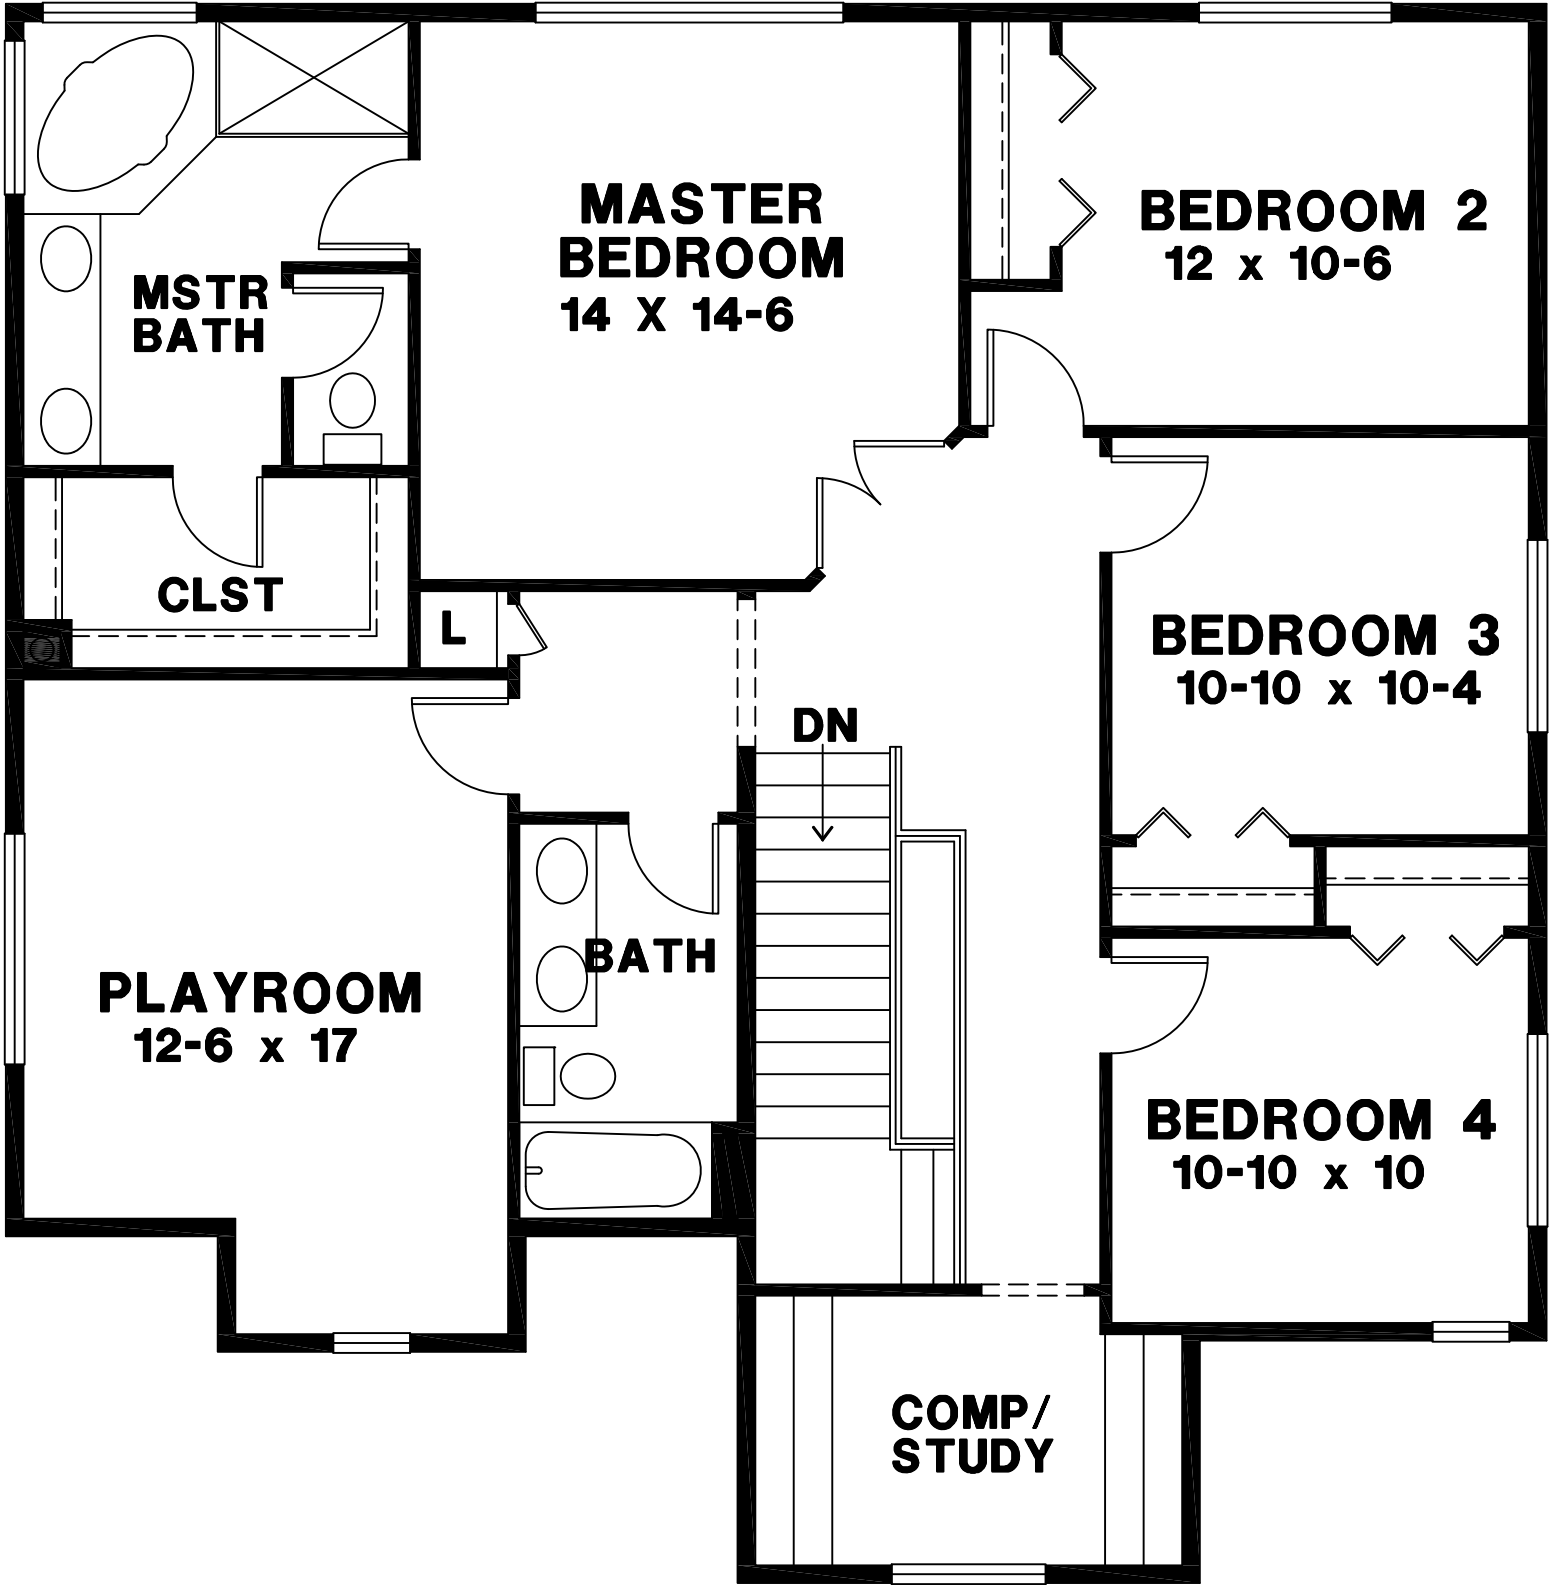

PATIO

NOOK

GREAT ROOM
18-8 X 15

KITCHEN

FURN WH

GARAGE
18-8 x 20-8

UTIL

PNTR **BTLR PNTR**

D W

DINING ROOM
10 x 10

UP

ENTRY

PWDR

COVERED PORCH

**MASTER
BEDROOM**
14 X 14-6

BEDROOM 2
12 x 10-6

**MSTR
BATH**

CLST

L

DN

BEDROOM 3
10-10 x 10-4

PLAYROOM
12-6 x 17

BATH

BEDROOM 4
10-10 x 10