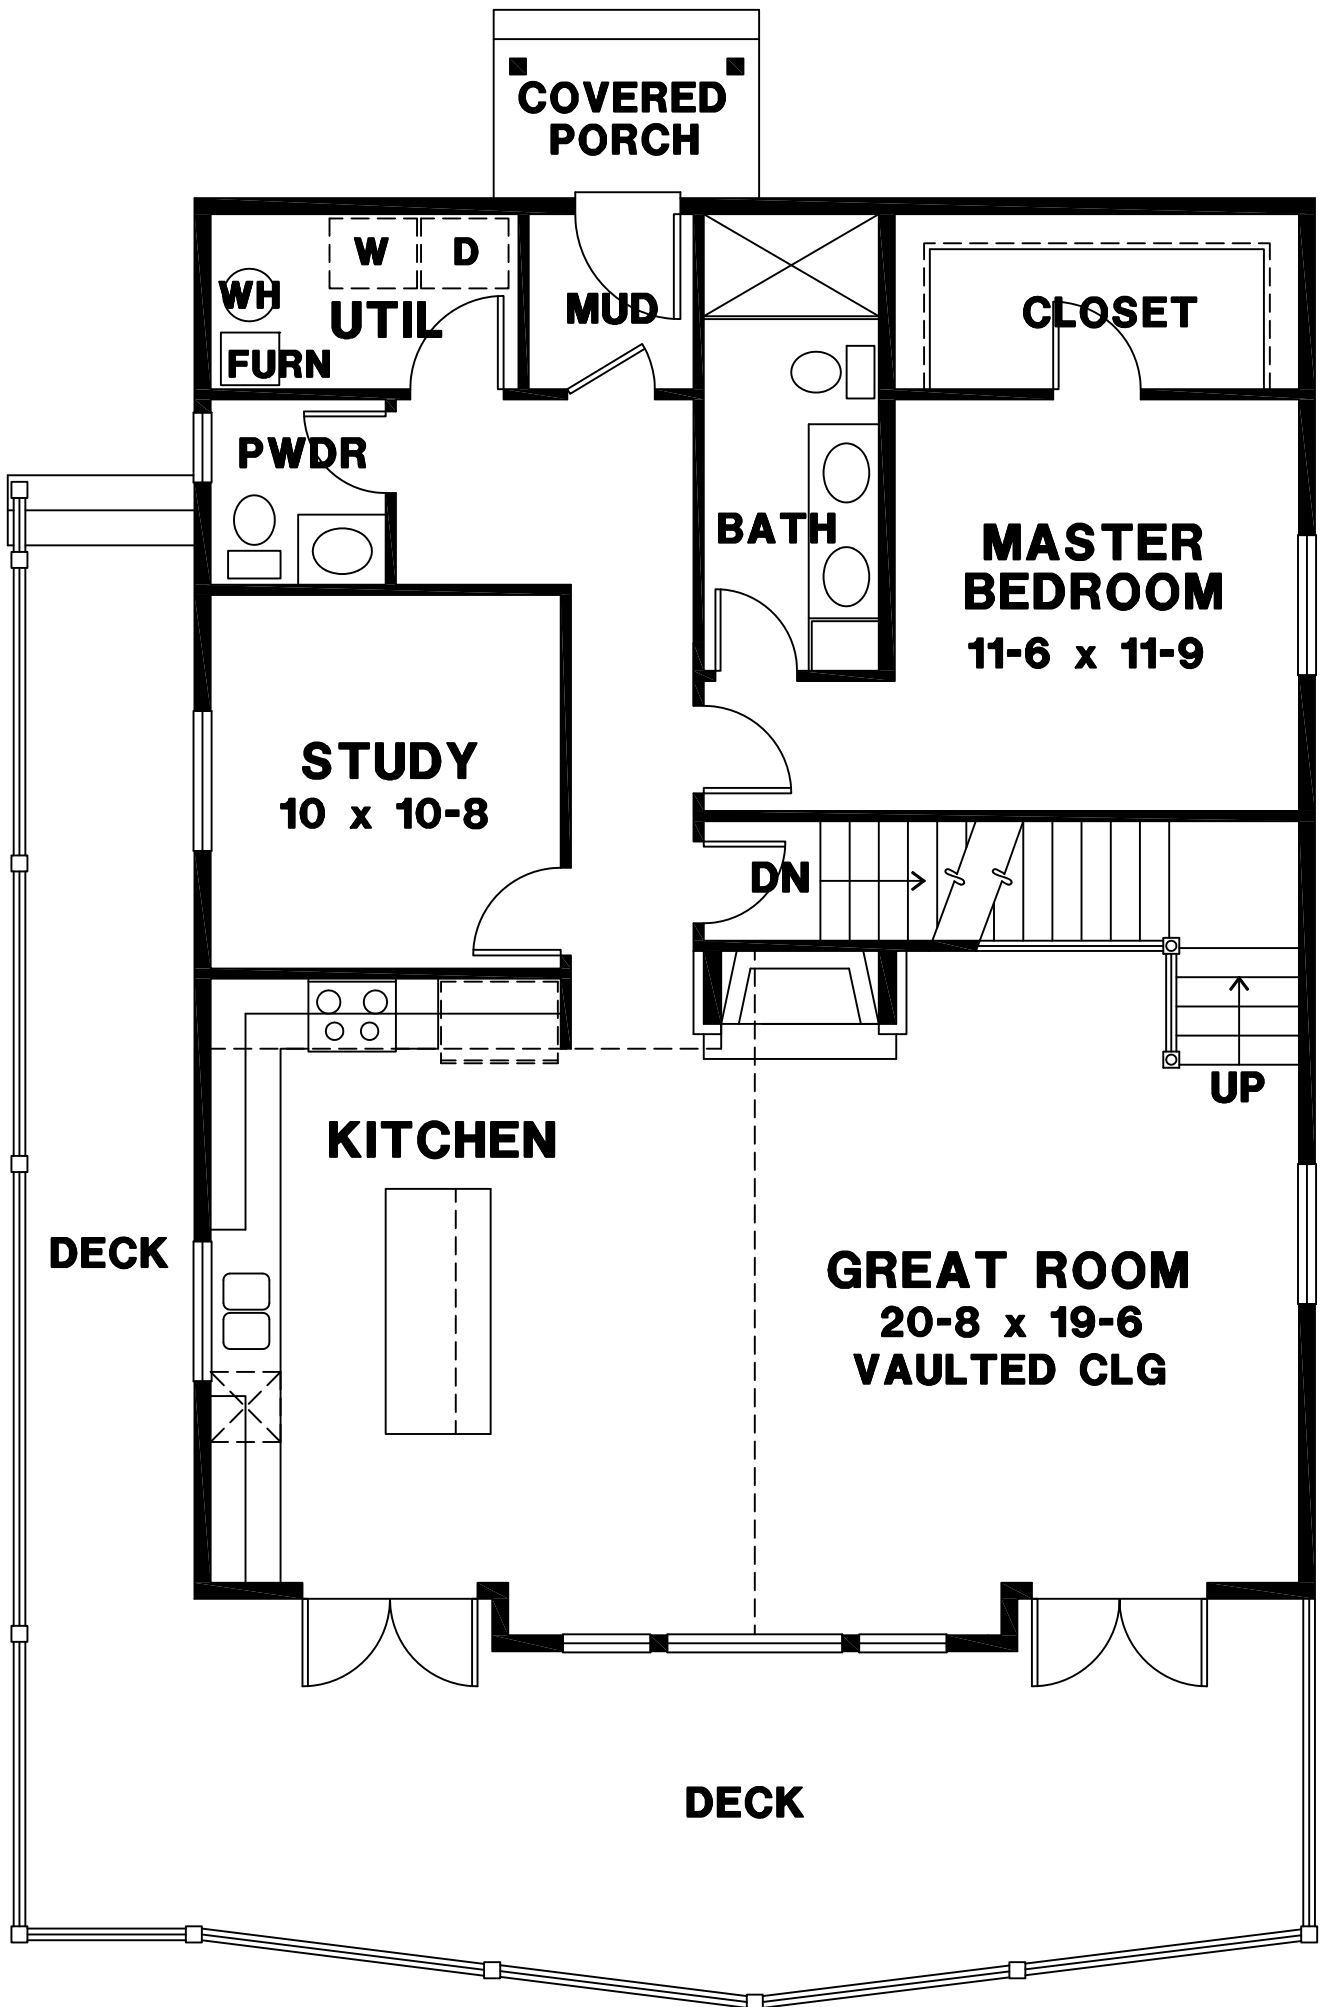

BATH

STOR

UP

BASEMENT
31 x 19-6

COVERED
PATIO

**COVERED
PORCH**

W D
UTIL
WH
FURN

MUD

CLOSET

PWDR

BATH

**MASTER
BEDROOM**
11-6 x 11-9

STUDY
10 x 10-8

DN

UP

KITCHEN

DECK

GREAT ROOM
20-8 x 19-6
VAULTED CLG

DECK