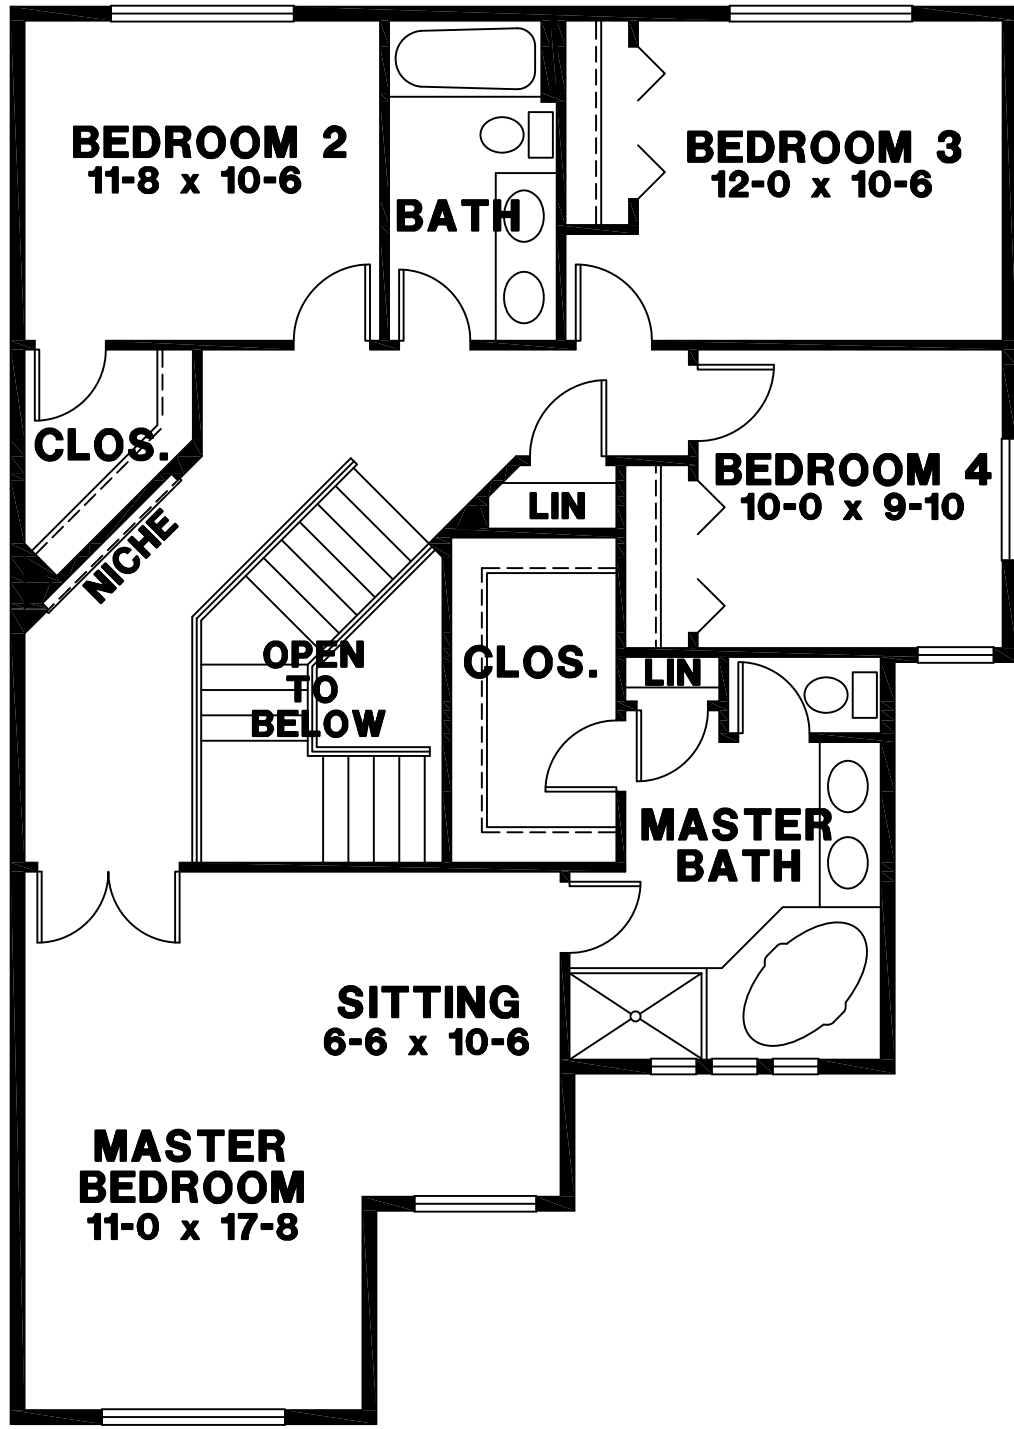

**GARAGE**

**FAMILY ROOM**  
16-0 x 16-0

**COVERED PORCH**

**NOOK**  
10-0 x 9-0

**PANTR**

**KITCHEN**  
11-9 x 13-3

**UTIL**

**D**

**W**

**PWDR**

**DINING ROOM**  
10-0 x 11-0

**ENTRY**

**COVERED PORCH**

**STUDY**  
11-0 x 11-0

COPYRIGHT 2007  
LANDMARK DESIGN INC.  
ALL RIGHTS RESERVED

REAR ELEVATION