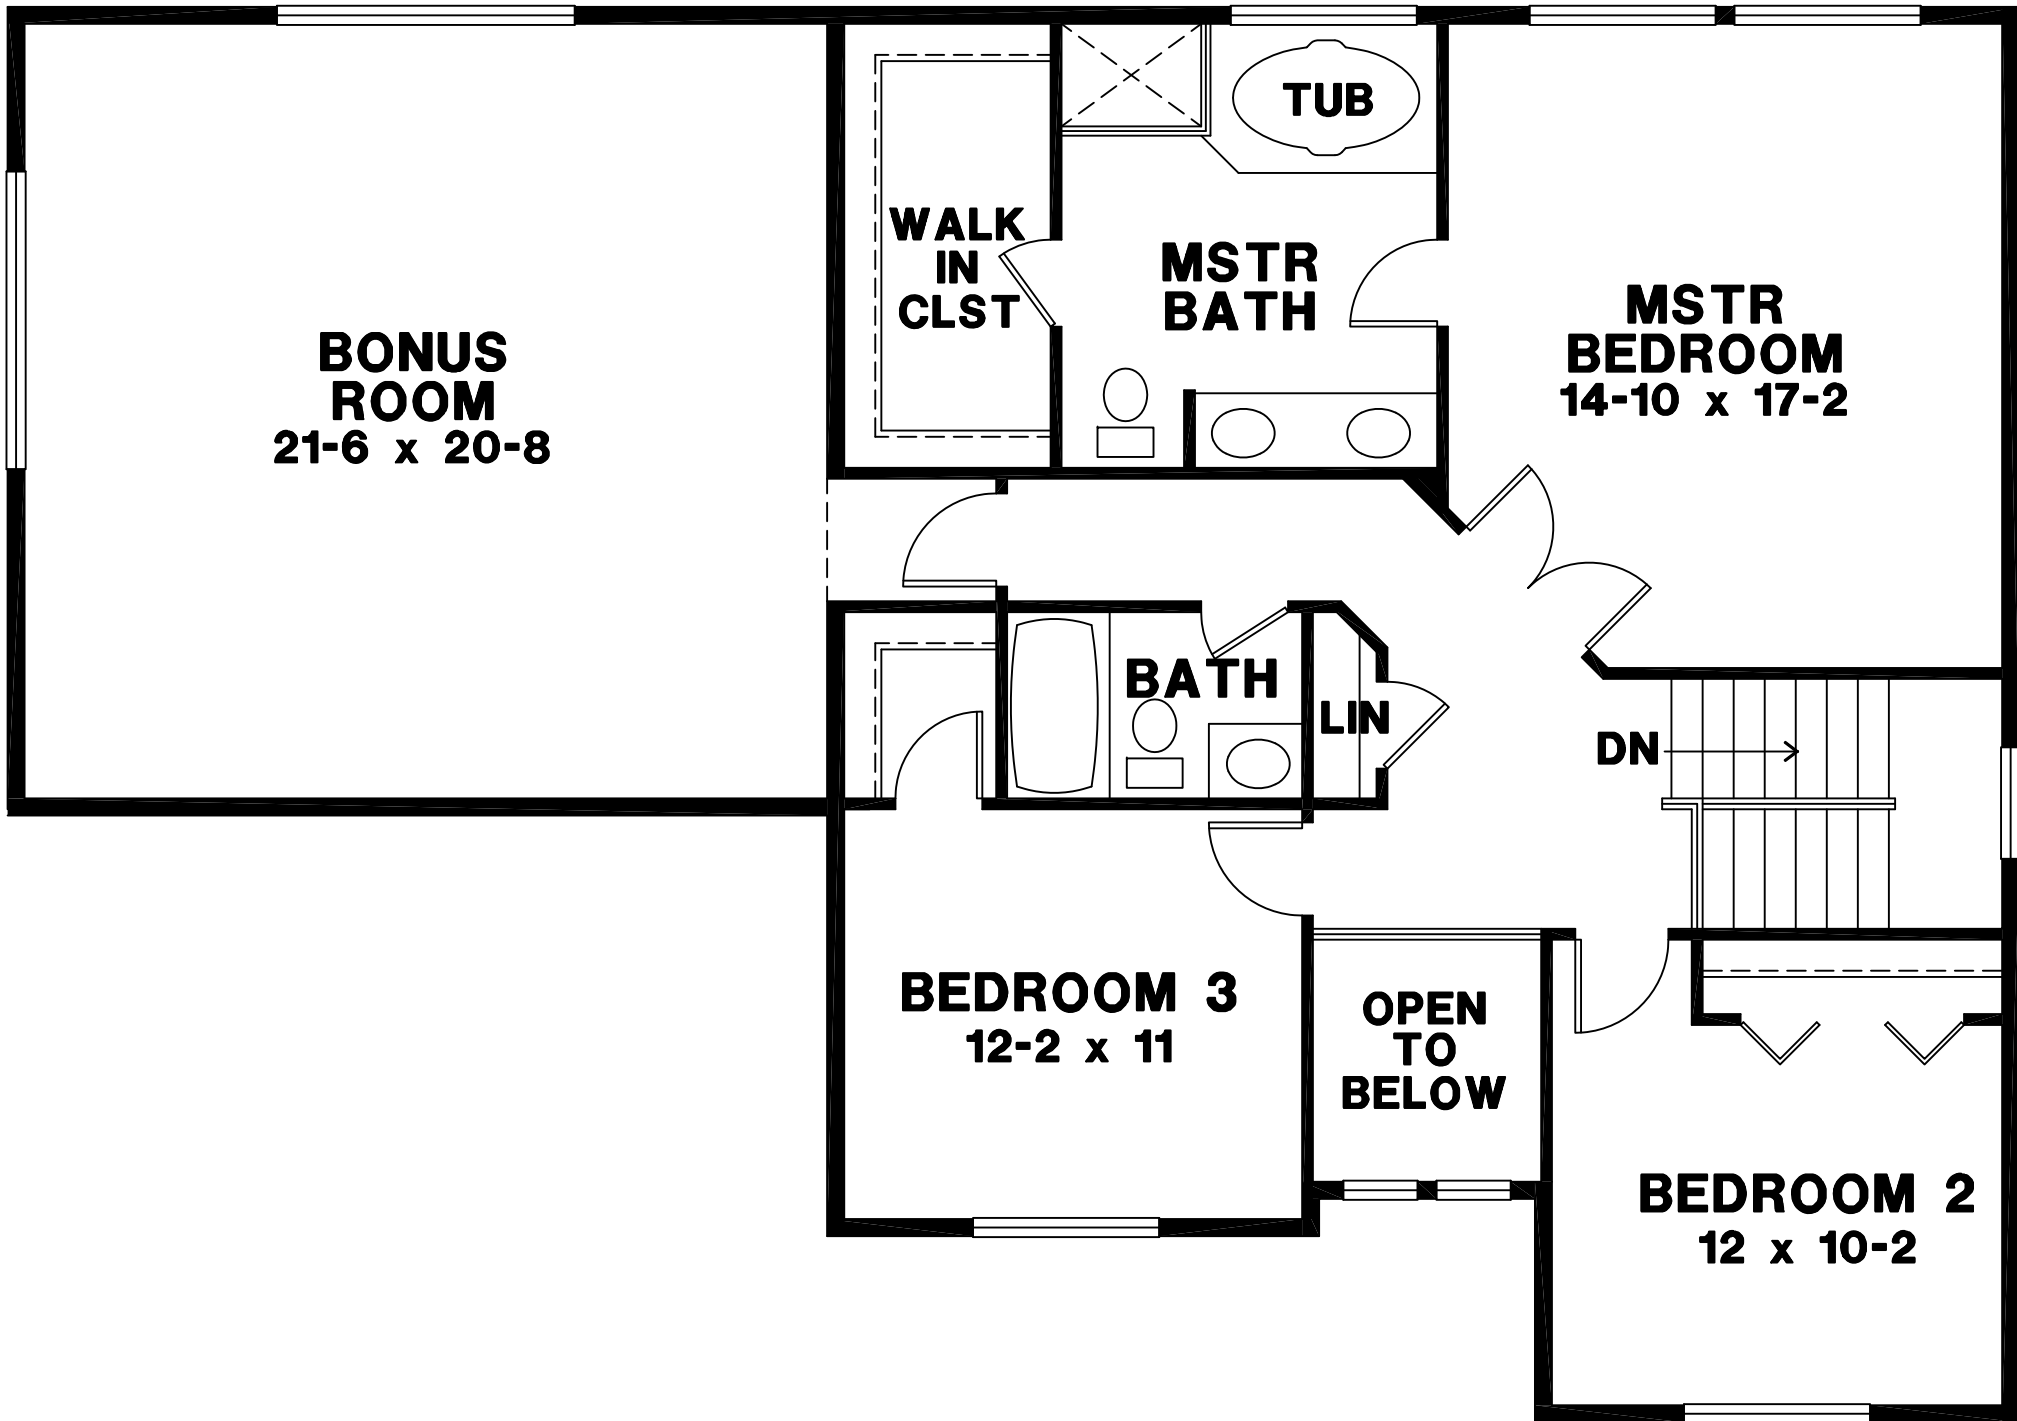

BONUS ROOM
21-6 x 20-8

WALK IN CLST

MSTR BATH

TUB

MSTR BEDROOM
14-10 x 17-2

BATH

LIN

DN

BEDROOM 3
12-2 x 11

OPEN TO BELOW

BEDROOM 2
12 x 10-2

REAR ELEVATION