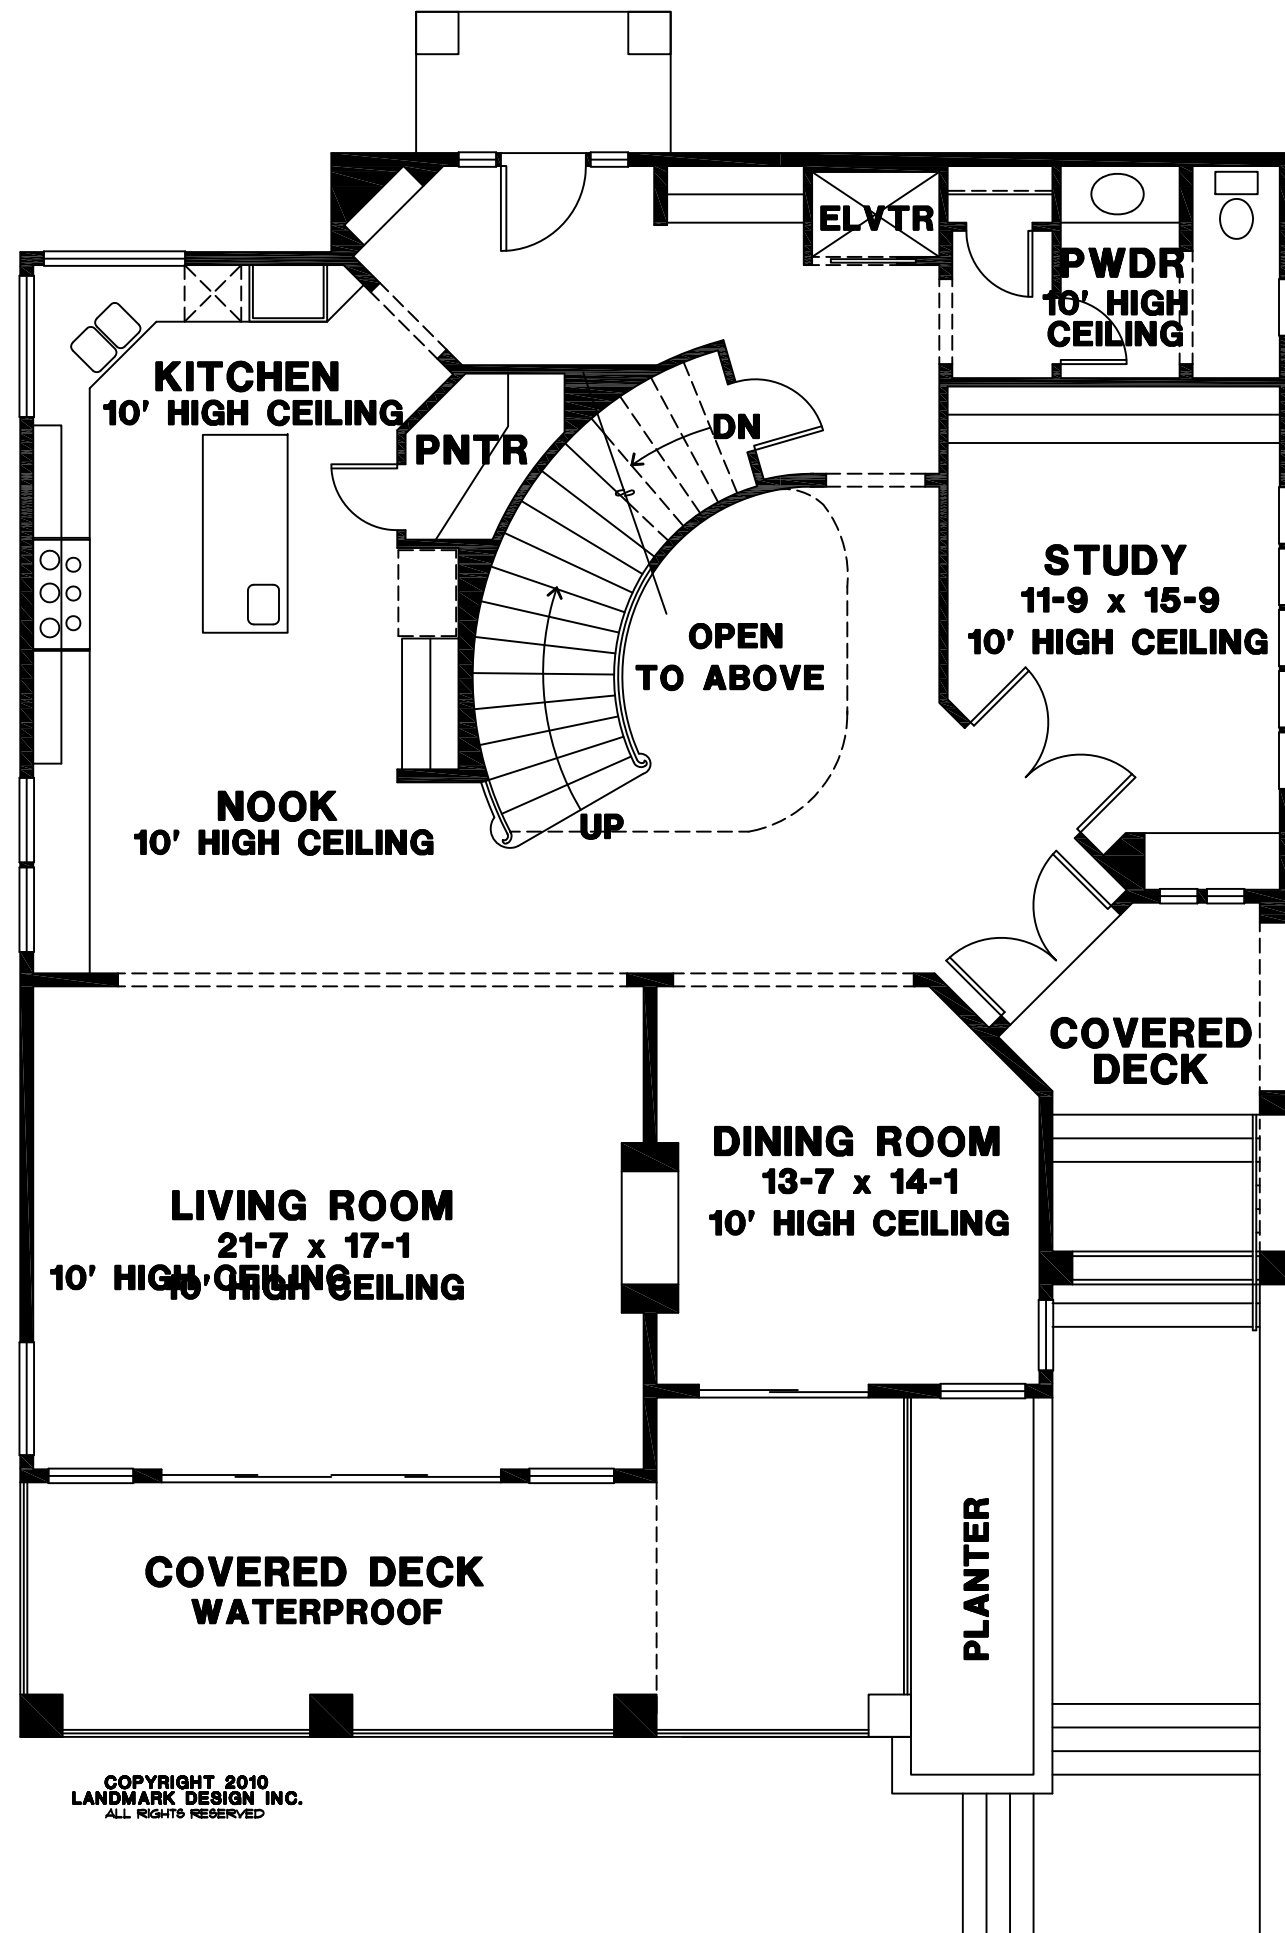

BEDROOM 4
10-6 x 12-3
9' HIGH CEILING

BATH

MEDIA SPACE
18-0 x 17-1
9' HIGH CEILING

GAMES
21-8 x 15-9
9' HIGH CEILING

WH . FURN

GARAGE
21-11 x 35-10

DEN
13-2 x 19-0
9' HIGH CEILING

COPYRIGHT 2010
LANDMARK DESIGN INC.
ALL RIGHTS RESERVED

LOWER LEVEL

COPYRIGHT 2010
LANDMARK DESIGN INC.
ALL RIGHTS RESERVED

MAIN LEVEL

COPYRIGHT 2010
LANDMARK DESIGN INC.
ALL RIGHTS RESERVED

UPPER LEVEL