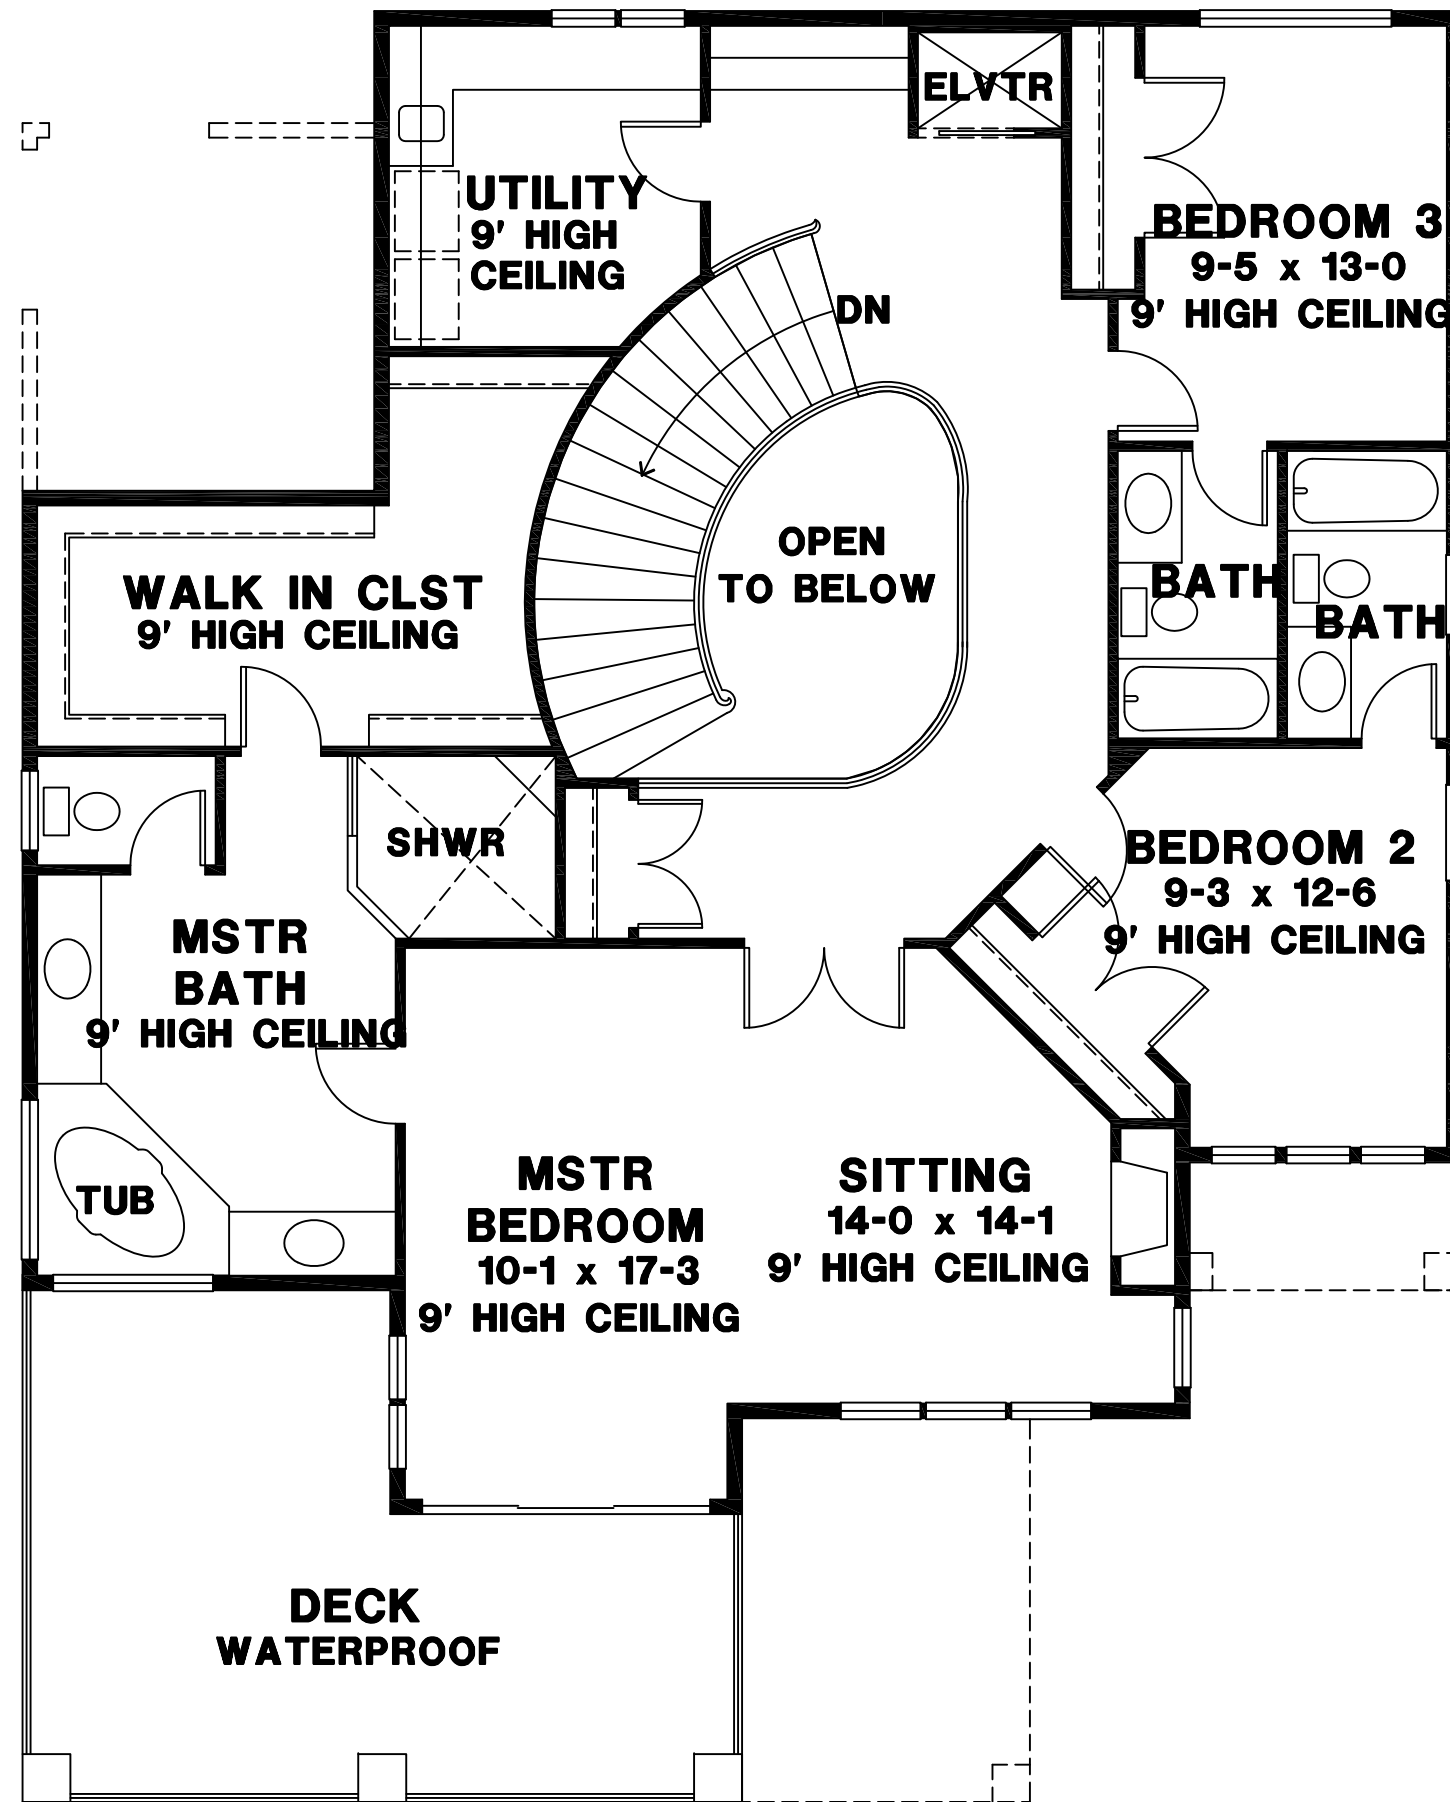

BEDROOM 4
10-6 x 12-3
9' HIGH CEILING

BATH

MEDIA SPACE
18-0 x 17-1
9' HIGH CEILING

GAMES
21-8 x 15-9
9' HIGH CEILING

WH . FURN

GARAGE
21-11 x 35-10

DEN
13-2 x 19-0
9' HIGH CEILING

COPYRIGHT 2010
LANDMARK DESIGN INC.
ALL RIGHTS RESERVED

LOWER LEVEL

COPYRIGHT 2010
LANDMARK DESIGN INC.
ALL RIGHTS RESERVED

MAIN LEVEL

COPYRIGHT 2010
LANDMARK DESIGN INC.
ALL RIGHTS RESERVED

UPPER LEVEL